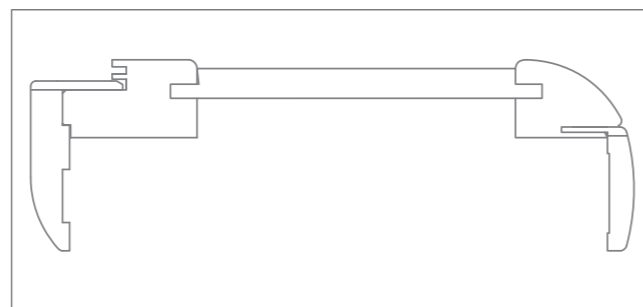

STANDARD C/W ADJUSTABLE PANEL*

(290 mm – 340 mm)